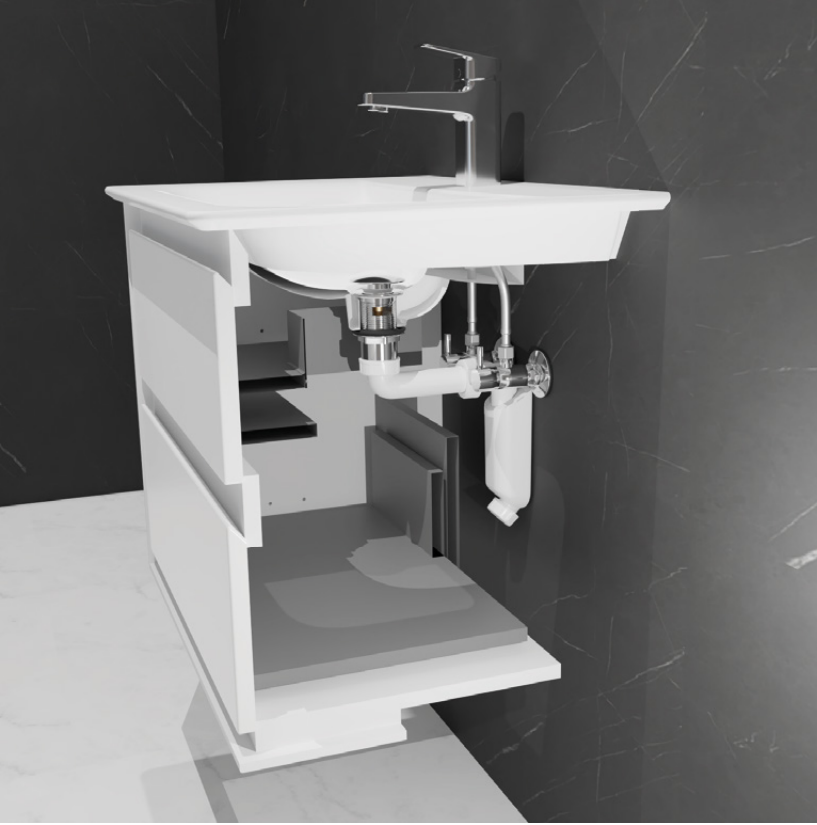

alca

Create more space

Space-saving washbasin waste and trap

**The innovative design saves space
in your washbasin cabinet**

The trap shape is designed to provide maximum space under the washbasin. Despite its compact design, our trap has high flow rate. The water drains quickly, thus ensuring cleanliness and hygiene.

Features

- Space-saving waste and trap
- Especially suitable for cabinets under the washbasin
- Connection to waste pipe DN40 and DN32 mm
- Flow rate 41 l/min.
- Odour trap 50 mm
- Material: polypropylene
- The washbasin outlet is not included in the package

Alca always strives to bring innovative solutions to the sanitary equipment and this washbasin trap is a result of our effort to combine functionality and space saving. Enjoy more space in your bathroom with our space-saving washbasin trap without compromising on quality and performance.

A43S + A390

A43S-DN32

Wash-basin trap DN32 with coupling nut 5/4"