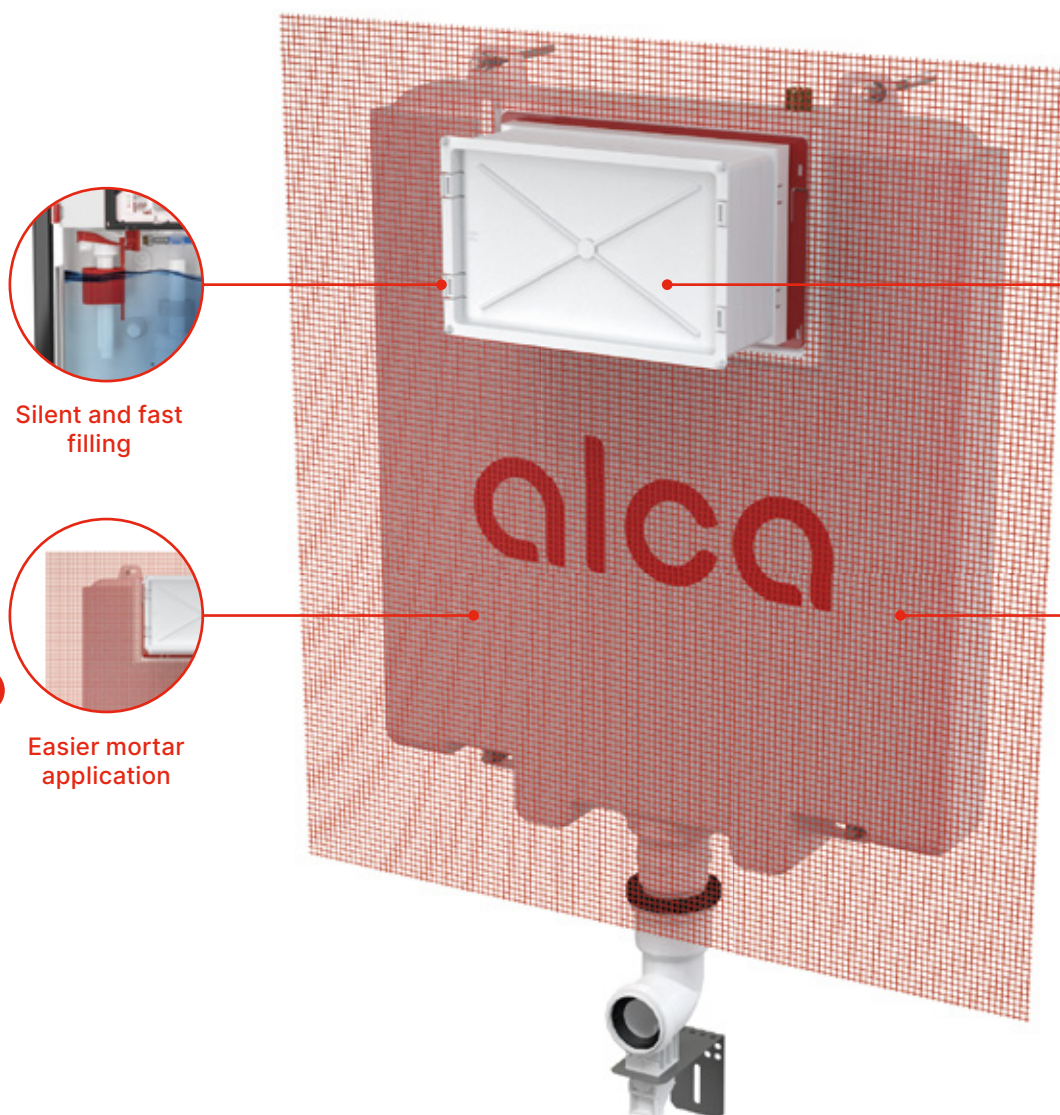

alca

new

15

years
warranty

AM1112P

Wall concealed WC cistern with fibreglass mesh

Silent and fast
filling

Safe and easy water
connection / Installation
without tools

new

Easier mortar
application

Spare parts
25 years
warranty

News 2024 | Main benefits

Easier application of mortar

Newly, the WC system is equipped with a pre-installed fibreglass plaster reinforcing mesh to facilitate installation on the construction site.

Silent and fast filling

The new fill valve is twice as fast, extra quiet and exceptionally resistant to impurities contained in the water.

Safe and easy water connection

Angle valve Alca. Water supply hose with o-ring. Installation without tools.

Spare parts

Guarantee of 25 years on the availability of all spare parts.

Flush plates compatibility

They are fully compatible with all Alca pre-wall installation systems.