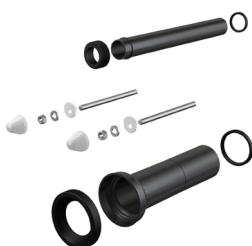

M907
Waste reducer for wall-hung WC,
eccentric 7 mm, DN 90 x DN 110,
length 98 mm, PE, black

M900
Connector kit for wall-hung WC
with threaded rods, DN 90,
length 200 mm, PE, white

M900K-DN90
Connector kit for wall-hung WC,
DN 90, length 200 mm, PE, chrome

M900K-DN90-PP
Connector kit for wall-hung WC,
DN 90, length 200 mm , PP, white

M900K-DN110
Connector kit for wall-hung WC,
DN 110, length 200 mm, PE, chrome

M900K-DN110-PP
Connector kit for wall-hung WC,
DN 110, length 200 mm , PP, white

M9000K-DN90
Connector kit for wall-hung WC,
DN 90, length 300 mm, PE, chrome

M9000K-DN110
Connector kit for wall-hung WC,
DN 110, length 300 mm, PE, chrome

M9000
Connector kit for wall-hung WC
with threaded rods, extended, DN 90,
length 300 mm, PE, white

M900KE-DN90
Connector kit for wall-hung WC
with threaded rods, eccentric 25 mm,
DN 90, length 215 mm, PE, white

M900KE-DN110
Connector kit for wall-hung WC
with threaded rods, eccentric 25 mm,
DN 110, length 215 mm, PE, white