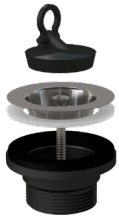

A438
Metal elbow for concealed trap DN 32 with G 3/4" union nut

Complete assortment

Traps for household appliances

APS2
External trap for washing machine or dishwasher, DN 32, white

APS3
Concealed trap for washing machine or dishwasher, DN 40/50, stainless steel

AKS5
Funnel trap DN 32 for dripping condensate, with ball-type dry trap seal and hose holder

AKS8-DN50
Tubular funnel trap for dripping condensate DN 50

P156Z-G1
Double connector G 1" \times \varnothing 8–23 mm for connecting washing machine and dryer to trap, with non-return valves

Products from recycled material

A33-ECO
Sink waste G 6/4" with stainless steel grid Ø 70 mm, rubber plug

A34-ECO
Sink waste G 6/4" raised, with stainless steel grid Ø 70 mm, rubber plug

A434-ECO
Washbasin waste and trap DN 40 space-saving with G 5/4" union nut

A44M-DN40-ECO
Connector for trap DN 40 with G 6/4" union nut and two Ø 17-23 mm connectors, length 265 mm, plastic

Complete assortment

Ecology

A44MN-DN40-ECO
Connector for trap DN 40 with G 6/4" union nut, length 265 mm, plastic